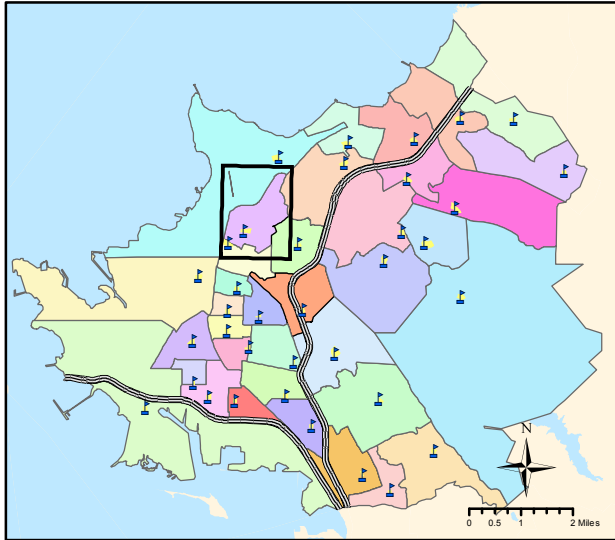

# Bayview Elementary School Attendance Area

West Contra Costa Unified School District  
Elementary School Attendance Areas

## Bayview Elementary School

3001 16th Street  
San Pablo, CA 94806  
(510) 231-1401